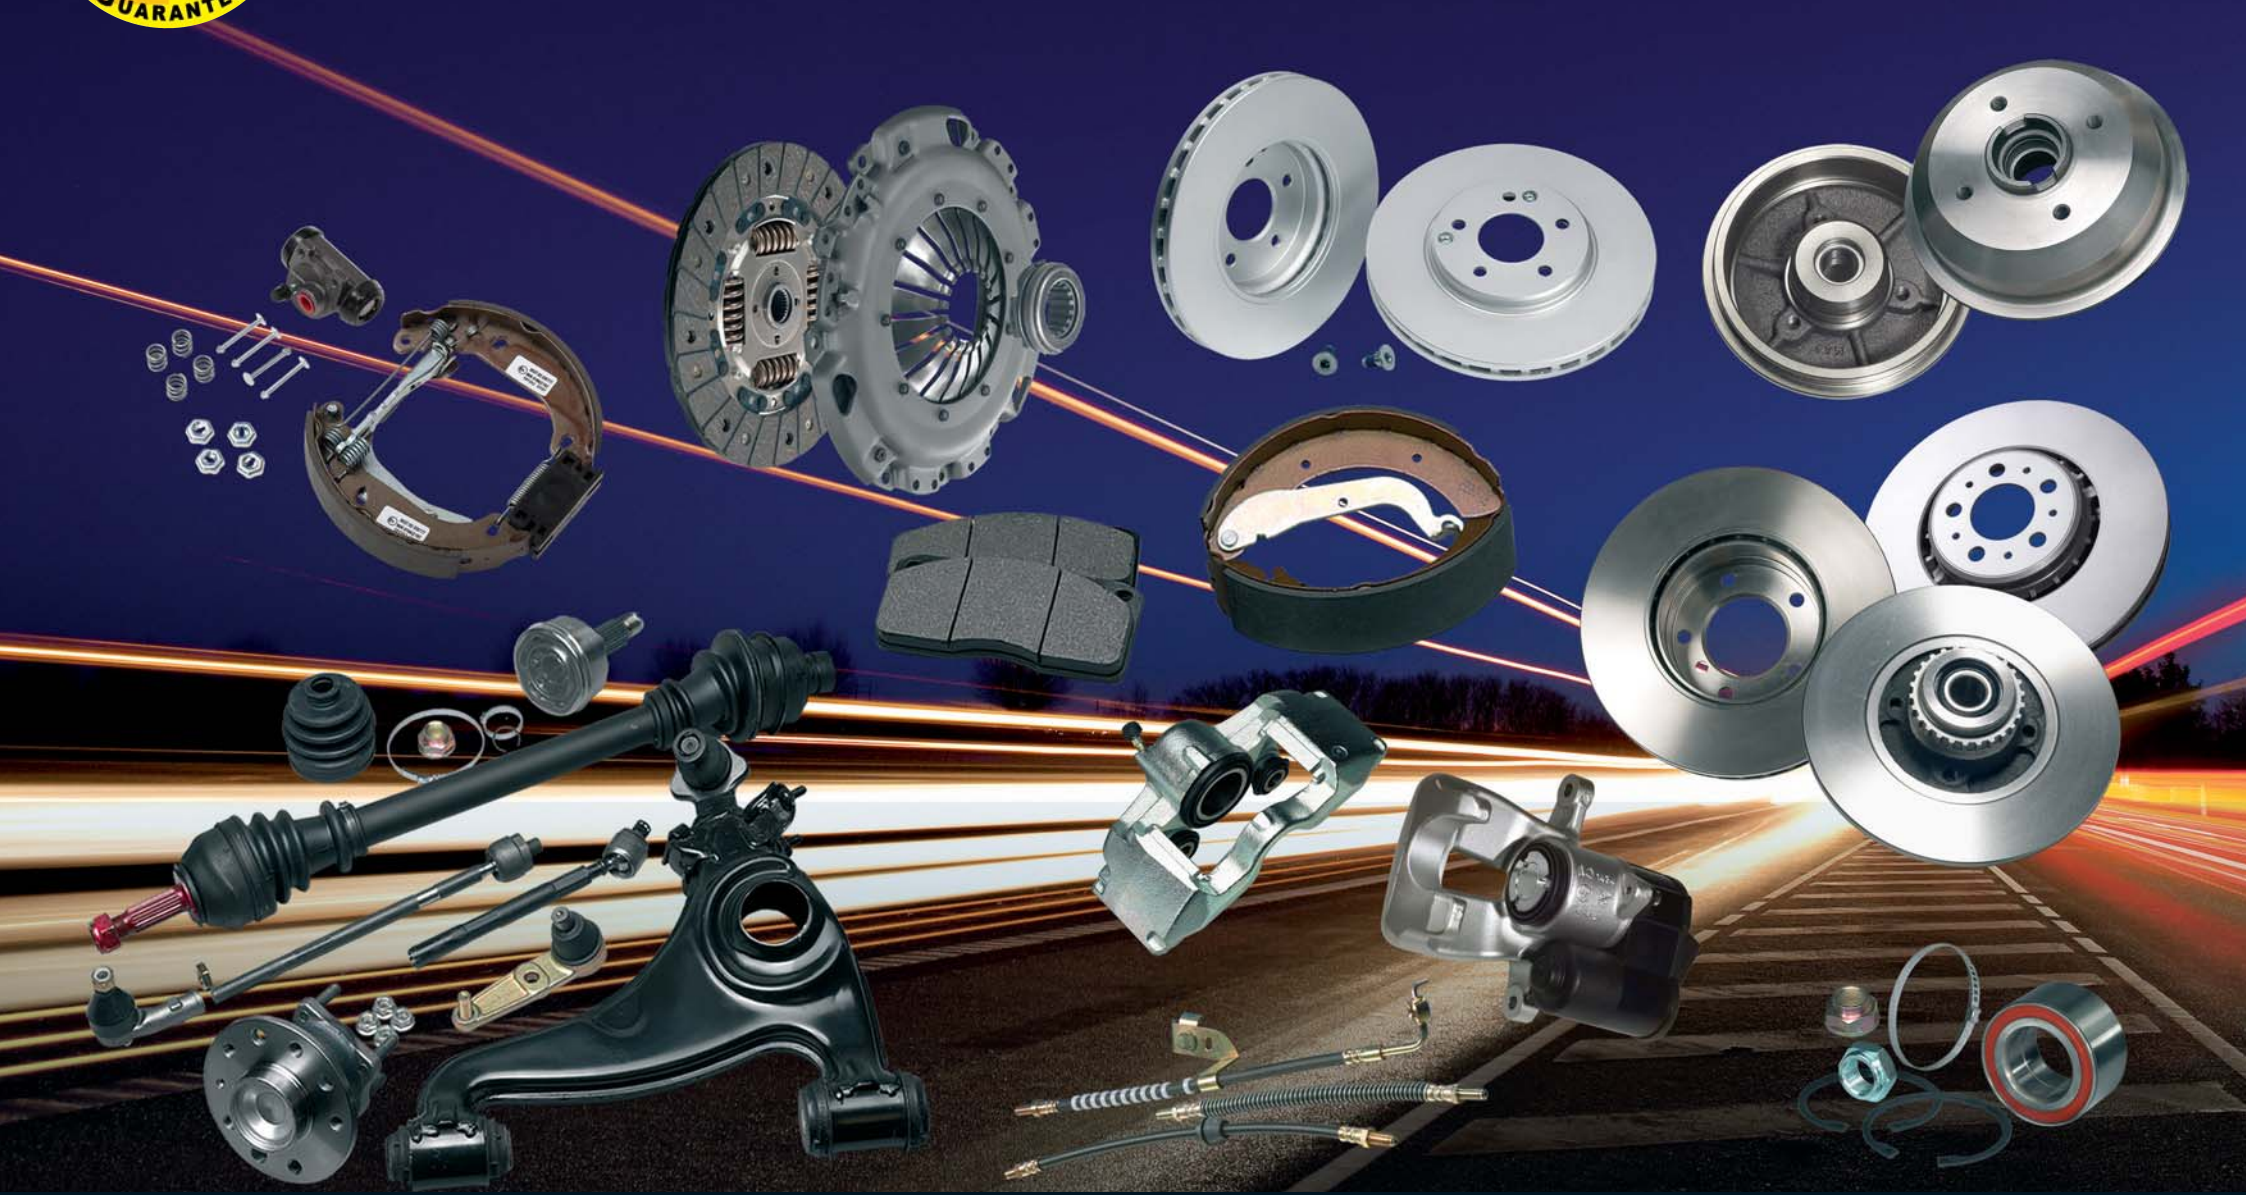

sbs[®]

sbs[®]

0-100 is exciting
100-0 is crucial

AUTOMOTIVE SPARE PARTS
PKW-ERSATZTEILE
SYSTEMES DE FREINAGE AUTOMOBILE
АВТОМОБИЛЬНЫЕ ЗАПАСНЫЕ ЧАСТИ

01980108001 • Copyright 2011

THE POWER TO STOP YOU[®]

www.sbs.dk • www.sbs-automotive.de • www.sbsfrance.fr

THE POWER TO STOP YOU[®]

THE POWER TO STOP YOU®