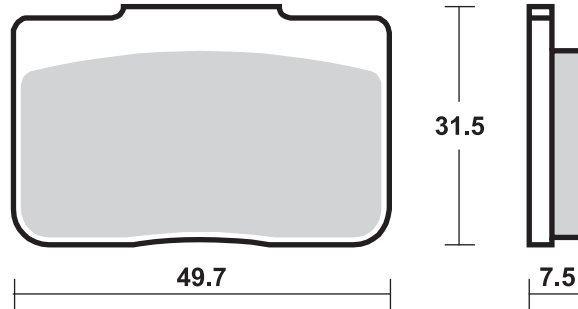

SBS 942

SBS ref. # | Available compounds

SBS 942 | LS RQ

RECOMMENDED

BREMBO RACING CALIPERS

- Racing rear X206101, P4 24
(24 mm disc height)
- Racing rear X206121, P4 24
(24 mm disc height)
- Racing rear X988870, P2 34
(24 mm disc height)
- Racing rear XA1J040, P2 30
(24 mm disc height)